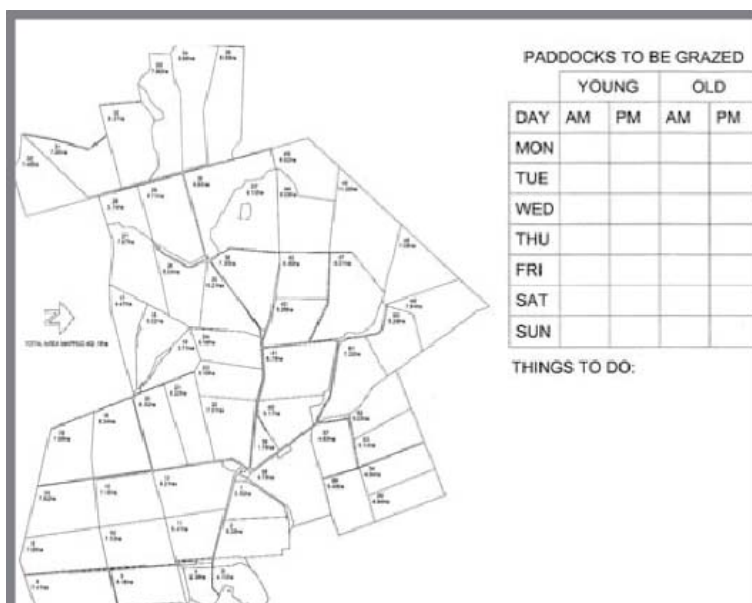

**WWW.WHERESMYCOWS.COM**

**LASER ENGRAVED FARM MAP WHITEBOARDS**

- See at a glance what is happening on your farm
- Identify Hazards
- Provide a quick reference point for contractors and visitors
- Use as a daily communication tool for contractors and on farm activities

With custom designs of farm maps and grid designs permanently laser engraved into a porcelain-on-steel surface, our whiteboards are hard wearing and durable. Whiteboards can be screwed onto the wall as a permanent fixture or left unattached for portability.

**WHITEBOARD SIZES**

Whiteboard size	Price
600mm x 900mm	\$600
900mm x 1200mm	\$745
1200mm x 1200mm	\$945

Large Sizes available.  
Price on Application

**For more information contact:**

**Stu Bradbury**  
WMC Technology Limited  
RD5  
FEILDING

**Ph:** 0800 GET MAP (0800 438 627)  
**Email:** stu@wheresmycows.com  
**Web:** www.wheresmycows.com

Prices include whiteboard and delivery. All prices include GST.

An extra charge will apply to change your farm map into a format we can engrave if your farm has not been mapped by www.wheresmycows.com or using WMC Map.