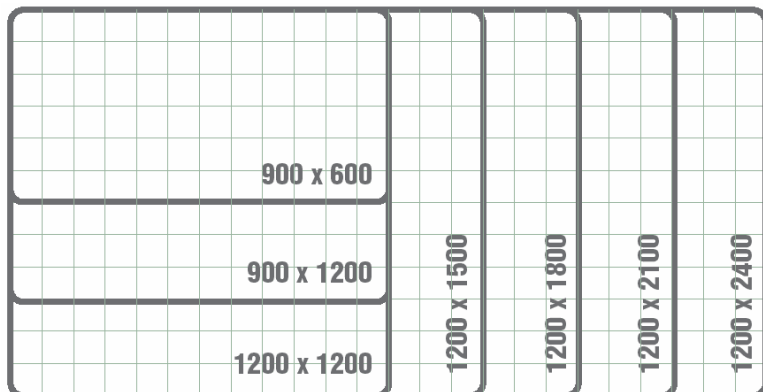

**WWW.WHERESMYCOWS.COM**

**LASER ENGRAVED FARM MAP WHITEBOARDS**

- See at a glance what is happening on your farm
- Identify Hazards
- Provide a quick reference point for contractors and visitors
- Use as a daily communication tool for contractors and on farm activities

With custom designs of farm maps and grid designs permanently laser engraved into a porcelain-on-steel surface, our whiteboards are hard wearing and durable. Whiteboards can be screwed onto the wall as a permanent fixture or left unattached for portability.

**WHITEBOARD SIZES**

Whiteboard size	Price
600mm x 900mm	\$600
900mm x 1200mm	\$745
1200mm x 1200mm	\$945

Large Sizes available.  
Price on Application

**For more information contact:**

**Stu Bradbury**  
WMC Technology Limited  
RD5  
FEILDING